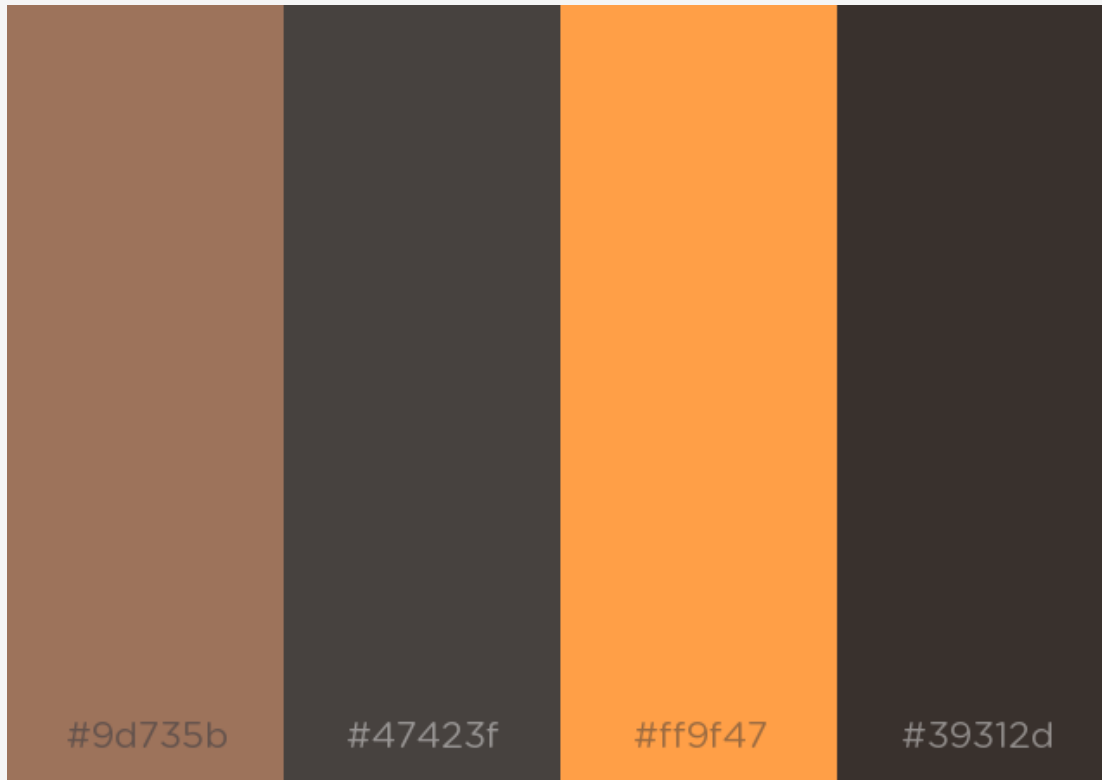

Palette 4: Mountain

Hex #	RGB	Name
#9D735B	157, 115, 91	Chamoisee
#47423F	71, 66, 63	Dark Puce
#FF9F47	255, 159, 71	Neon Carrot
#39312D	57, 49, 45	Old Burgundy