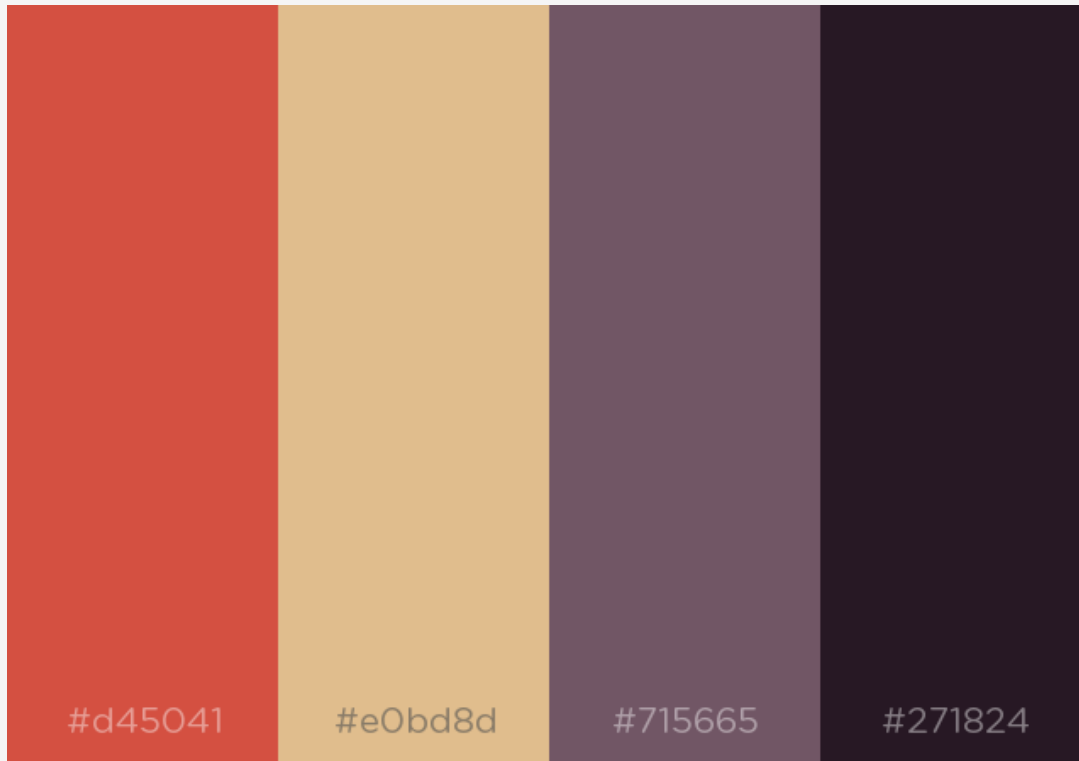

# Palette 6: Green Apple

Hex #	RGB	Name
#98794B	152, 121, 75	Pale Brown
#C6BC11	198, 188, 17	Acid Green
#7C8D3C	124, 141, 60	Palm Leaf
#514129	81, 65, 41	Dark Liver (Horses)

# Palette 7: Vintage

Hex #	RGB	Name
#889083	136, 144, 131	Mummy's Tomb
#473035	71, 48, 53	Old Burgundy
#CDCEA4	205, 206, 164	Dark Vanilla
#EC7C0D	236, 124, 13	University of Tennessee Orange

# Palette 8: Red Brick House

Hex #	RGB	Name
#D45041	212, 80, 65	Dark Coral
#E0BD8D	224, 189, 141	Pale Gold
#715665	113, 86, 101	Deep Taupe
#271824	39, 24, 36	Raisin Black

# Palette 10: Jacarandas

Hex #	RGB	Name
#AC9FBD	172, 159, 189	Pastel Purple
#909D71	144, 157, 113	Artichoke
#2E2C38	46, 44, 56	Gunmetal
#4D5A48	77, 90, 72	Gray Asparagus

*Max & Ruth*  
*Training*

[@maxandruthtraining](https://www.instagram.com/maxandruthtraining)