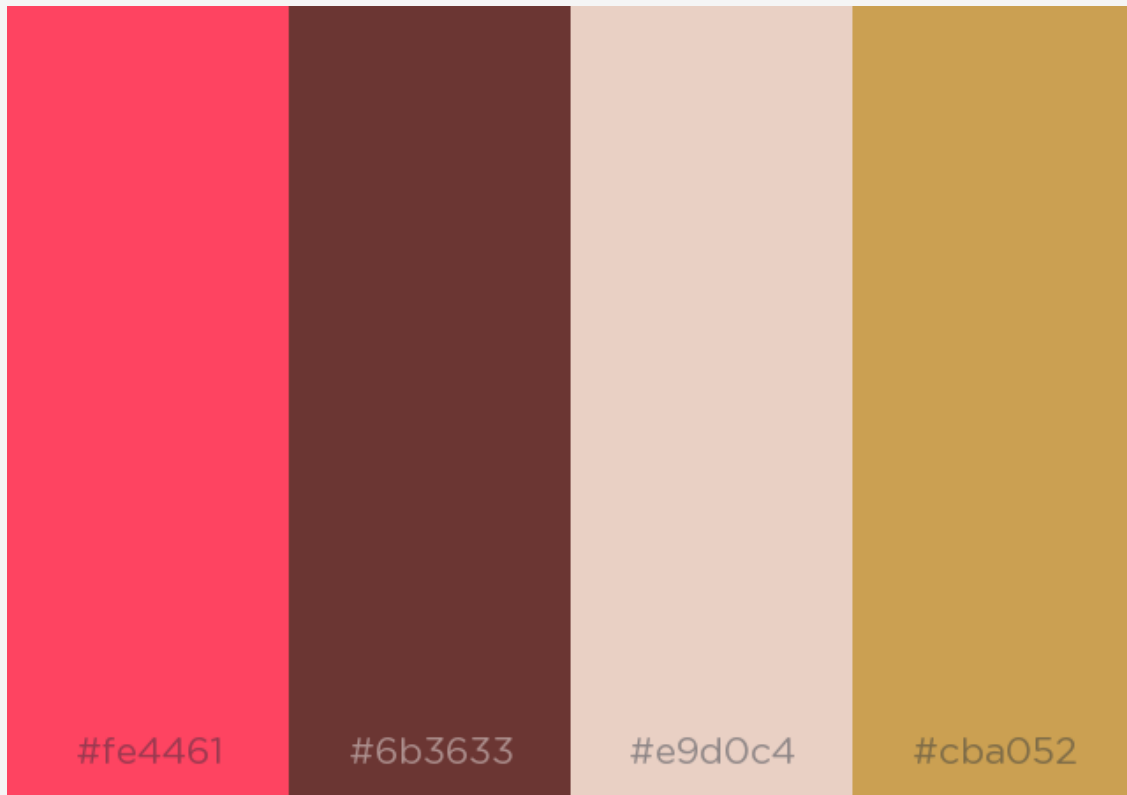

Palette 2: Phone Booth