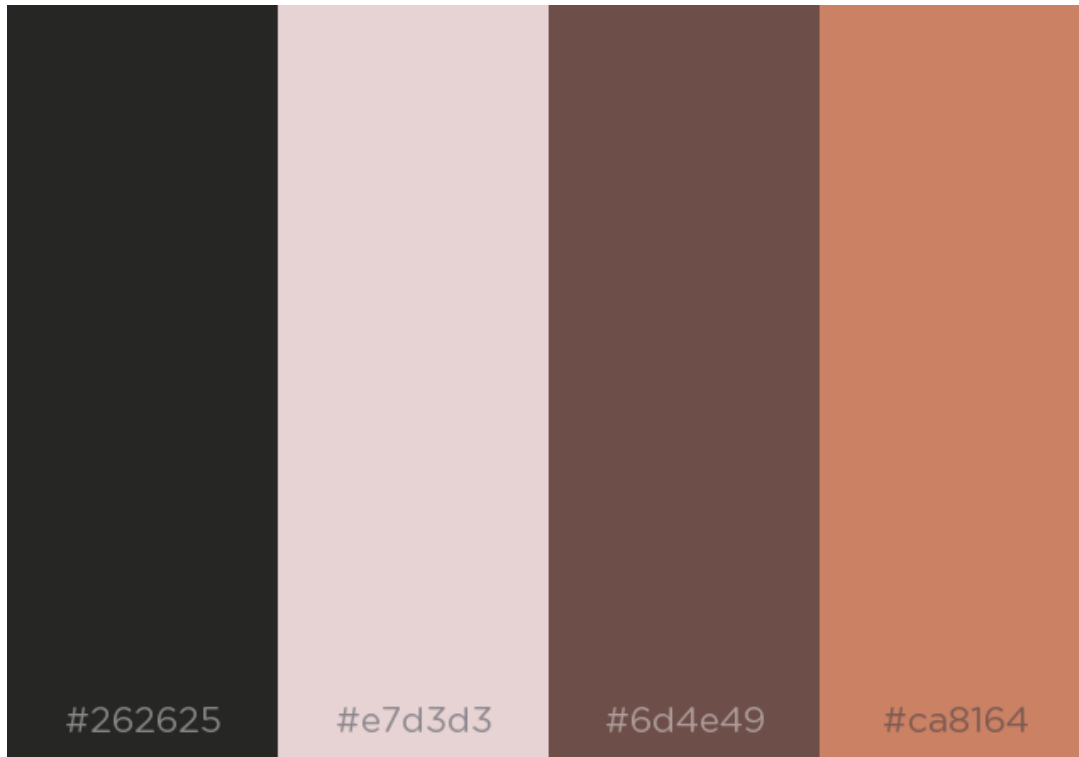

Palette 9: Coffee and Croissant