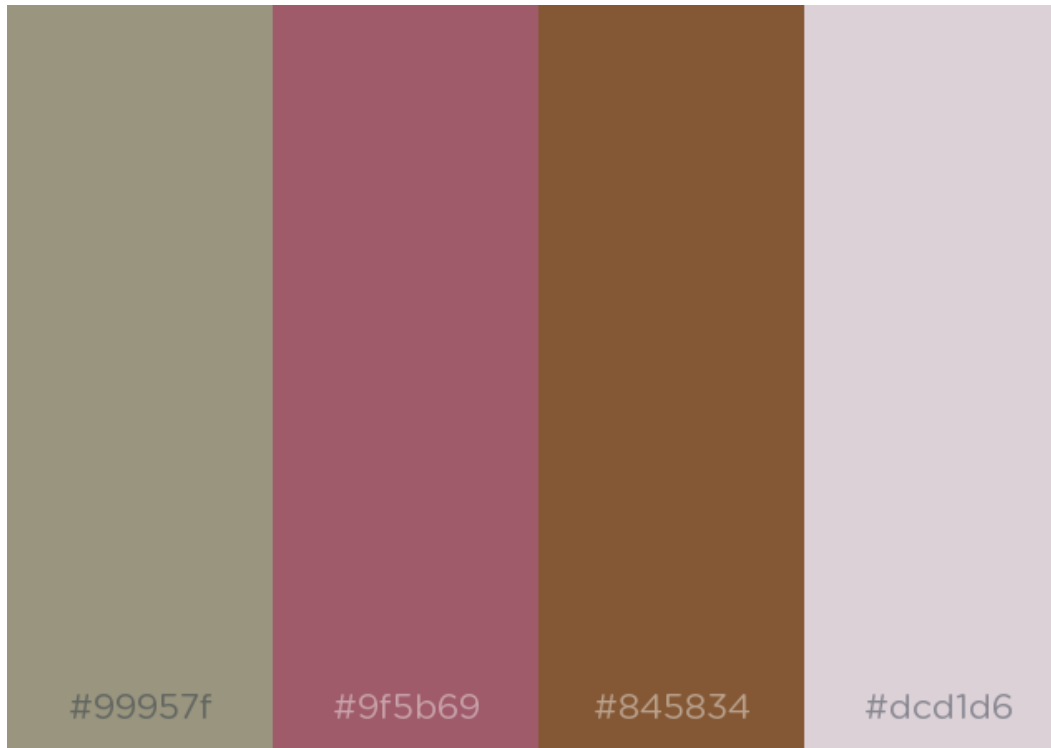

Palette 5: White Flower