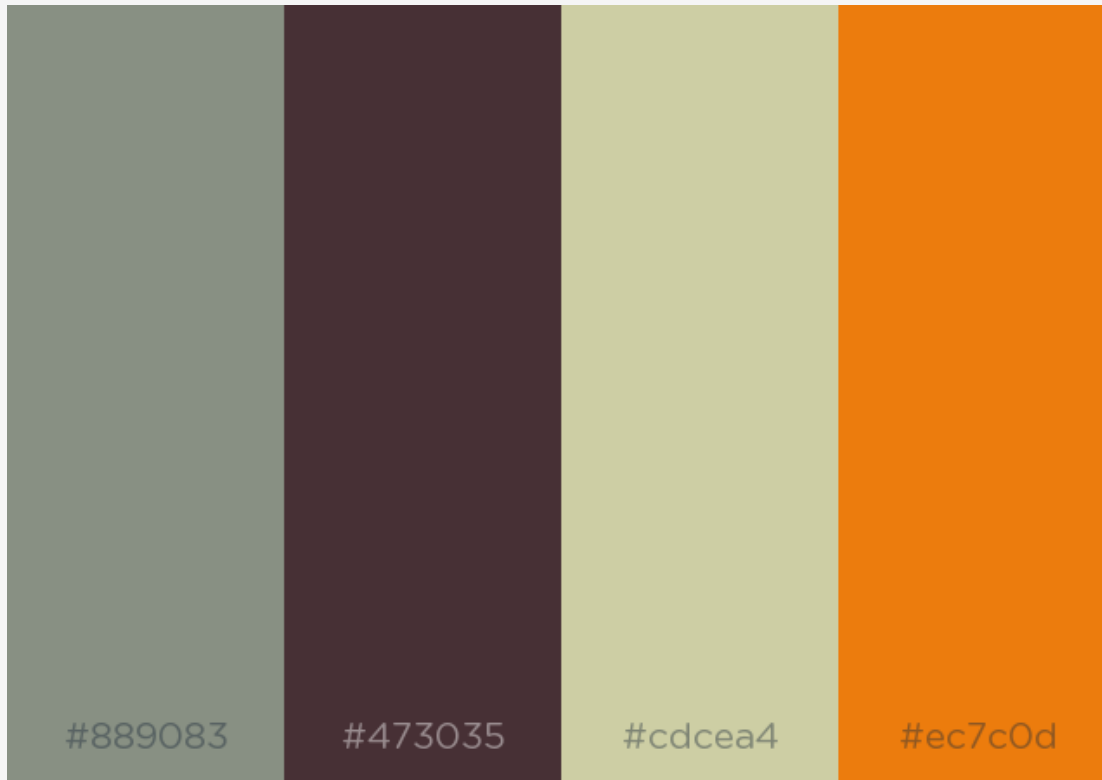

# Palette 5: White Flower

Hex #	RGB	Name
#99957F	153, 149, 127	Artichoke
#9F5B69	159, 91, 105	Rose Dust
#845834	132, 88, 52	Coyote Brown
#DCD1D6	220, 209, 214	Timberwolf

# Palette 6: Green Apple

Hex #	RGB	Name
#98794B	152, 121, 75	Pale Brown
#C6BC11	198, 188, 17	Acid Green
#7C8D3C	124, 141, 60	Palm Leaf
#514129	81, 65, 41	Dark Liver (Horses)

# Palette 7: Vintage

Hex #	RGB	Name
#889083	136, 144, 131	Mummy's Tomb
#473035	71, 48, 53	Old Burgundy
#CDCEA4	205, 206, 164	Dark Vanilla
#EC7C0D	236, 124, 13	University of Tennessee Orange

# Palette 8: Red Brick House

Hex #	RGB	Name
#D45041	212, 80, 65	Dark Coral
#E0BD8D	224, 189, 141	Pale Gold
#715665	113, 86, 101	Deep Taupe
#271824	39, 24, 36	Raisin Black