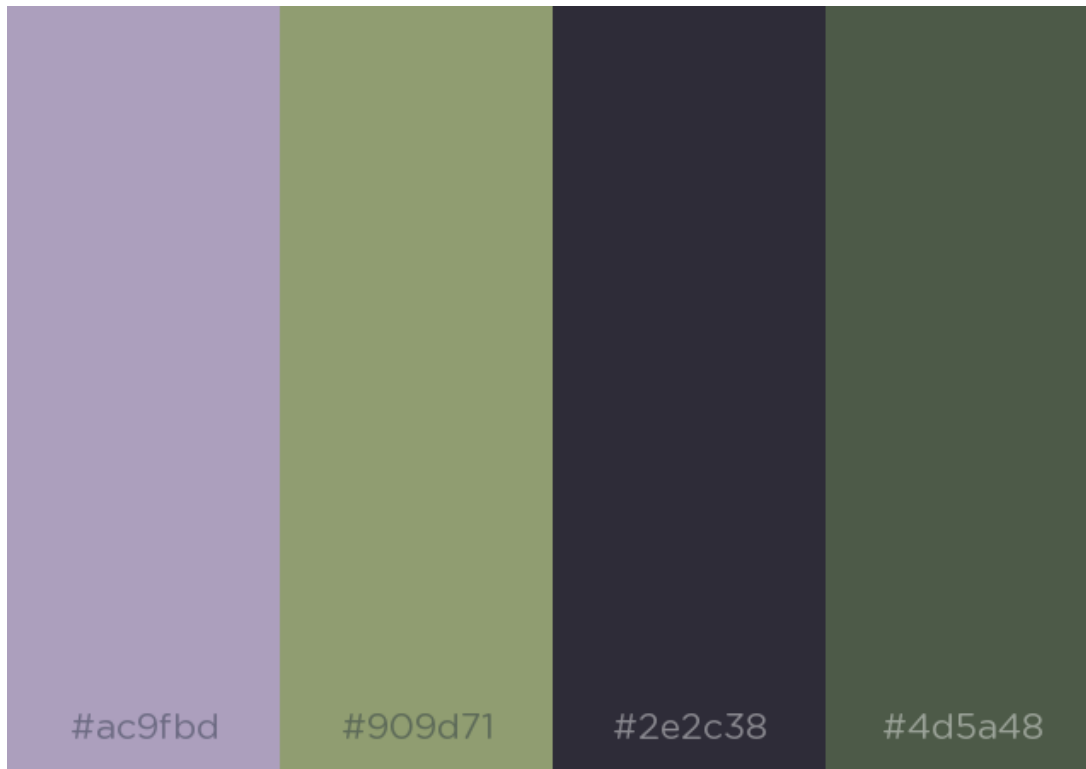

# Palette 6: Green Apple

Hex #	RGB	Name
#98794B	152, 121, 75	Pale Brown
#C6BC11	198, 188, 17	Acid Green
#7C8D3C	124, 141, 60	Palm Leaf
#514129	81, 65, 41	Dark Liver (Horses)

# Palette 7: Vintage

Hex #	RGB	Name
#889083	136, 144, 131	Mummy's Tomb
#473035	71, 48, 53	Old Burgundy
#CDCEA4	205, 206, 164	Dark Vanilla
#EC7C0D	236, 124, 13	University of Tennessee Orange

# Palette 8: Red Brick House

Hex #	RGB	Name
#D45041	212, 80, 65	Dark Coral
#E0BD8D	224, 189, 141	Pale Gold
#715665	113, 86, 101	Deep Taupe
#271824	39, 24, 36	Raisin Black

# Palette 10: Jacarandas

Hex #	RGB	Name
#AC9FBD	172, 159, 189	Pastel Purple
#909D71	144, 157, 113	Artichoke
#2E2C38	46, 44, 56	Gunmetal
#4D5A48	77, 90, 72	Gray Asparagus

*Max & Ruth*  
*Training*

[@maxandruthtraining](https://www.instagram.com/maxandruthtraining)