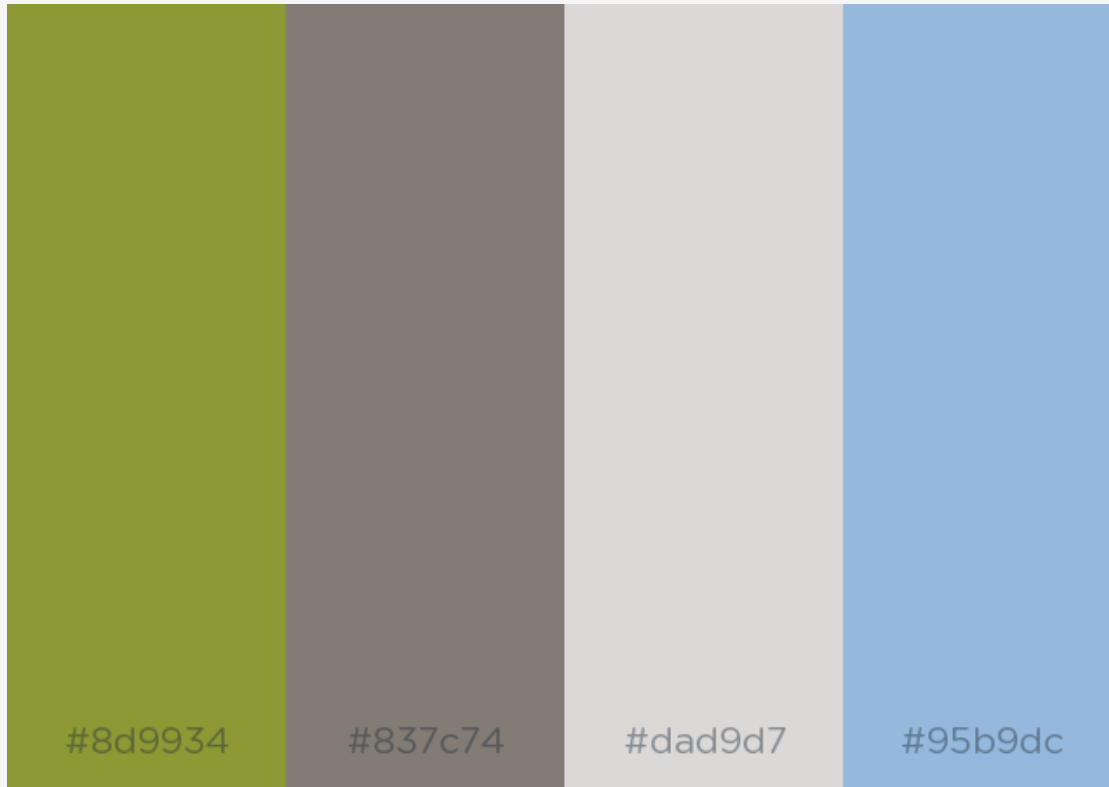

# Palette 1: Beach

Hex #	RGB	Name
#FEEABF	254, 234, 191	Lemon Meringue
#0CCCD1	12, 204, 209	Dark Turquoise
#0098C1	0, 152, 193	Bondi Blue
#3A4342	58, 67, 66	Arsenic

# Palette 3: Road to the Lighthouse

Hex #	RGB	Name
#8D9934	141, 153, 52	Old Moss Green
#837C74	131, 124, 116	Trolley Grey
#DAD9D7	218, 217, 215	Timberwolf
#95B9DC	149, 185, 220	Dark Sky Blue

# Palette 6: Green Apple

Hex #	RGB	Name
#98794B	152, 121, 75	Pale Brown
#C6BC11	198, 188, 17	Acid Green
#7C8D3C	124, 141, 60	Palm Leaf
#514129	81, 65, 41	Dark Liver (Horses)

# Palette 7: Vintage

Hex #	RGB	Name
#889083	136, 144, 131	Mummy's Tomb
#473035	71, 48, 53	Old Burgundy
#CDCEA4	205, 206, 164	Dark Vanilla
#EC7C0D	236, 124, 13	University of Tennessee Orange